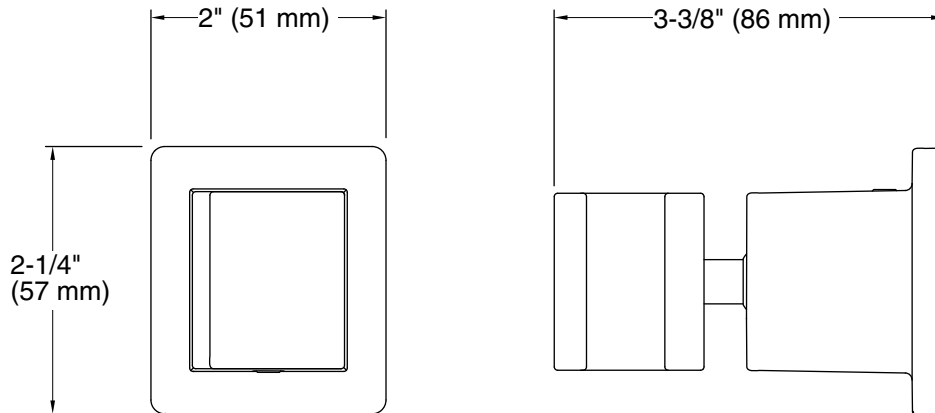

Features

- Handshower holder pivots and rotates to position handshower at desired angle.
- Ball joint offers smooth, wide-range movement.
- Unique side opening for handshower can be positioned for right- or left-side use.
- Coordinates with other products in the Awaken collection.

Technical Information

All product dimensions are nominal.

Material: Metal

Notes

Install this product according to the installation guide.